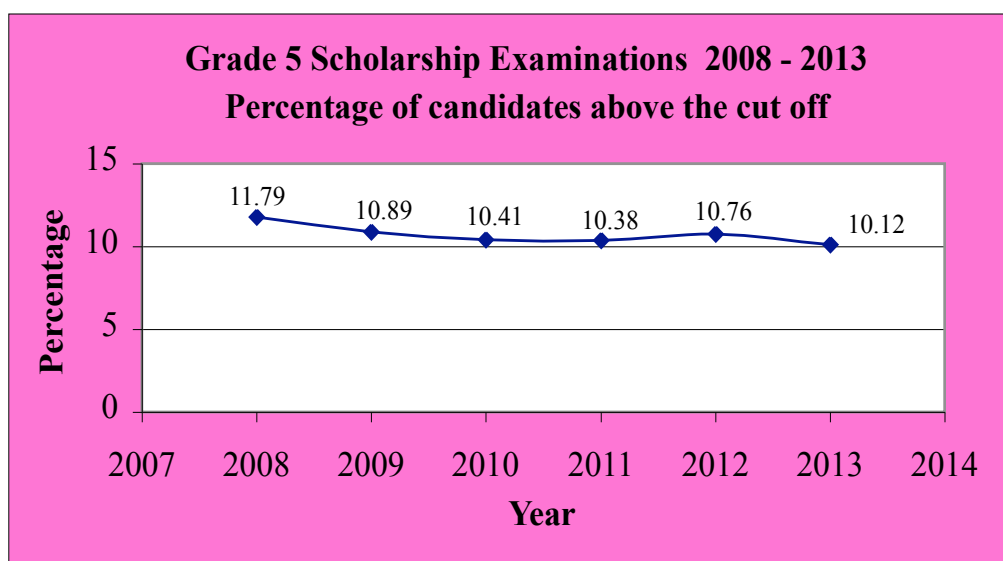

Grade 5 Scholarship Examinations 2008 - 2013
Number of Candidates who obtained marks Above Cut Off

Year		2008	2009	2010	2011	2012	2013
Number Sat		275121	291189	302640	312569	310329	322455
Above cut off	No	32440	31701	31497	32433	33383	32617
	%	11.79	10.89	10.41	10.38	10.76	10.12
Mean Value		71.28	95.74	99.97	105.06	101.36	110.71
S.D.		32.95	34.55	34.28	36.51	35.69	36.38