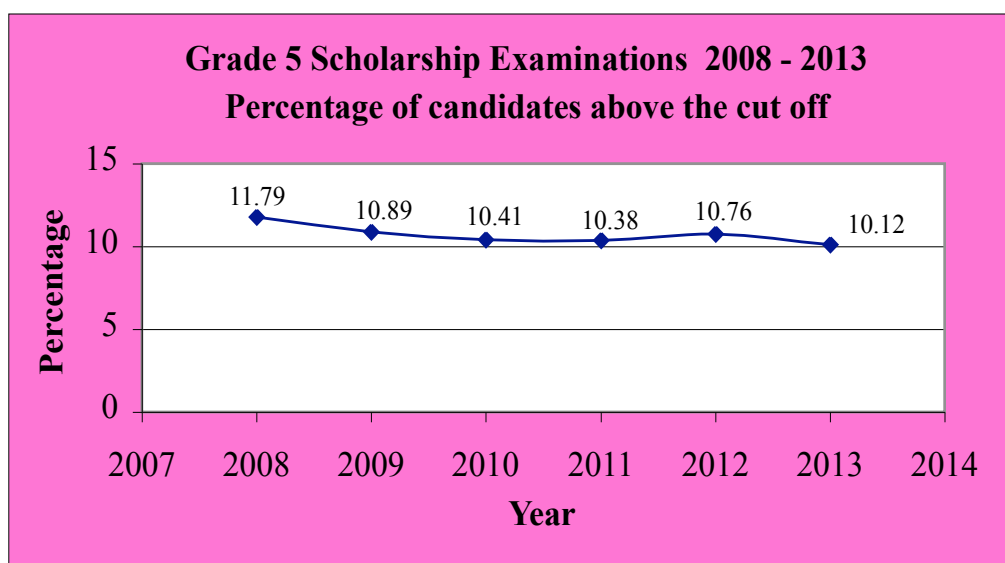

Grade 5 Scholarship Examinations 2008 - 2013
Number of Candidates who obtained marks Above Cut Off

Year		2008	2009	2010	2011	2012	2013
Number Sat		275121	291189	302640	312569	310329	322455
Above cut off	No	32440	31701	31497	32433	33383	32617
	%	11.79	10.89	10.41	10.38	10.76	10.12
Mean Value		71.28	95.74	99.97	105.06	101.36	110.71
S.D.		32.95	34.55	34.28	36.51	35.69	36.38