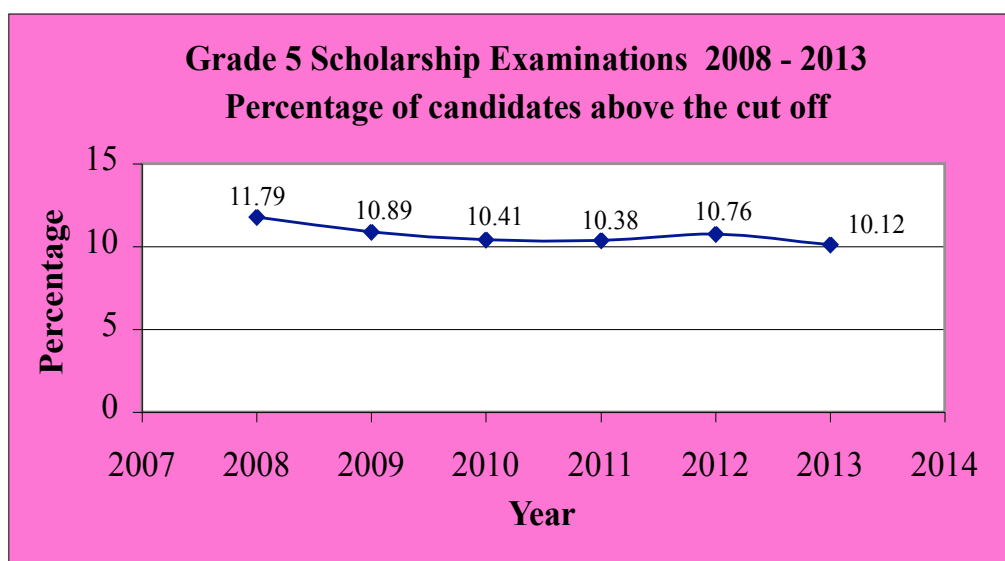

Grade 5 Scholarship Examinations 2008 - 2013
Number of Candidates who obtained marks Above Cut Off

Year		2008	2009	2010	2011	2012	2013
Number Sat		275121	291189	302640	312569	310329	322455
Above cut off	No	32440	31701	31497	32433	33383	32617
	%	11.79	10.89	10.41	10.38	10.76	10.12
Mean Value		71.28	95.74	99.97	105.06	101.36	110.71
S.D.		32.95	34.55	34.28	36.51	35.69	36.38